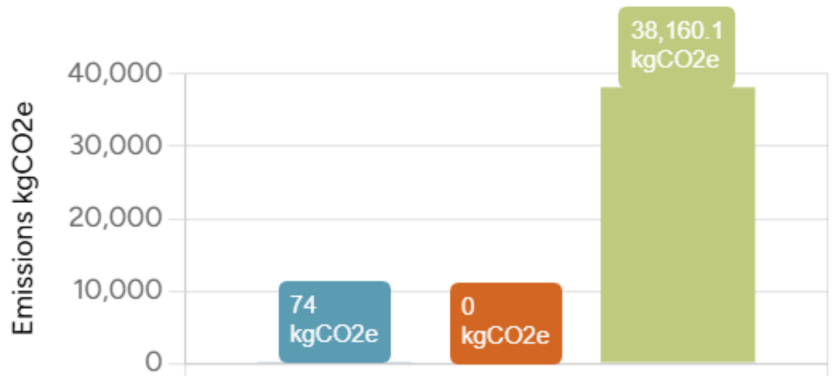

Carbon Footprint

38,234.1 kgCO₂e

Carbon Intensity by Employee (FTE)

2,548.94 kgCO₂e

Carbon Intensity by Revenue

0.127 kgCO₂e

Carbon Footprint Benchmark

112

round trips from London to Barcelona

9

petrol cars driven for 1 year

5

homes powered for 1 year

Carbon Breakdown by Scope

Scope 1: 0.2%

Scope 2: 0%

Scope 3: 99.8%

Carbon Breakdown by Category

Energy: 0.1%

Transport: 35.0%

Products and Services: 64.9%

Waste: 0.0%